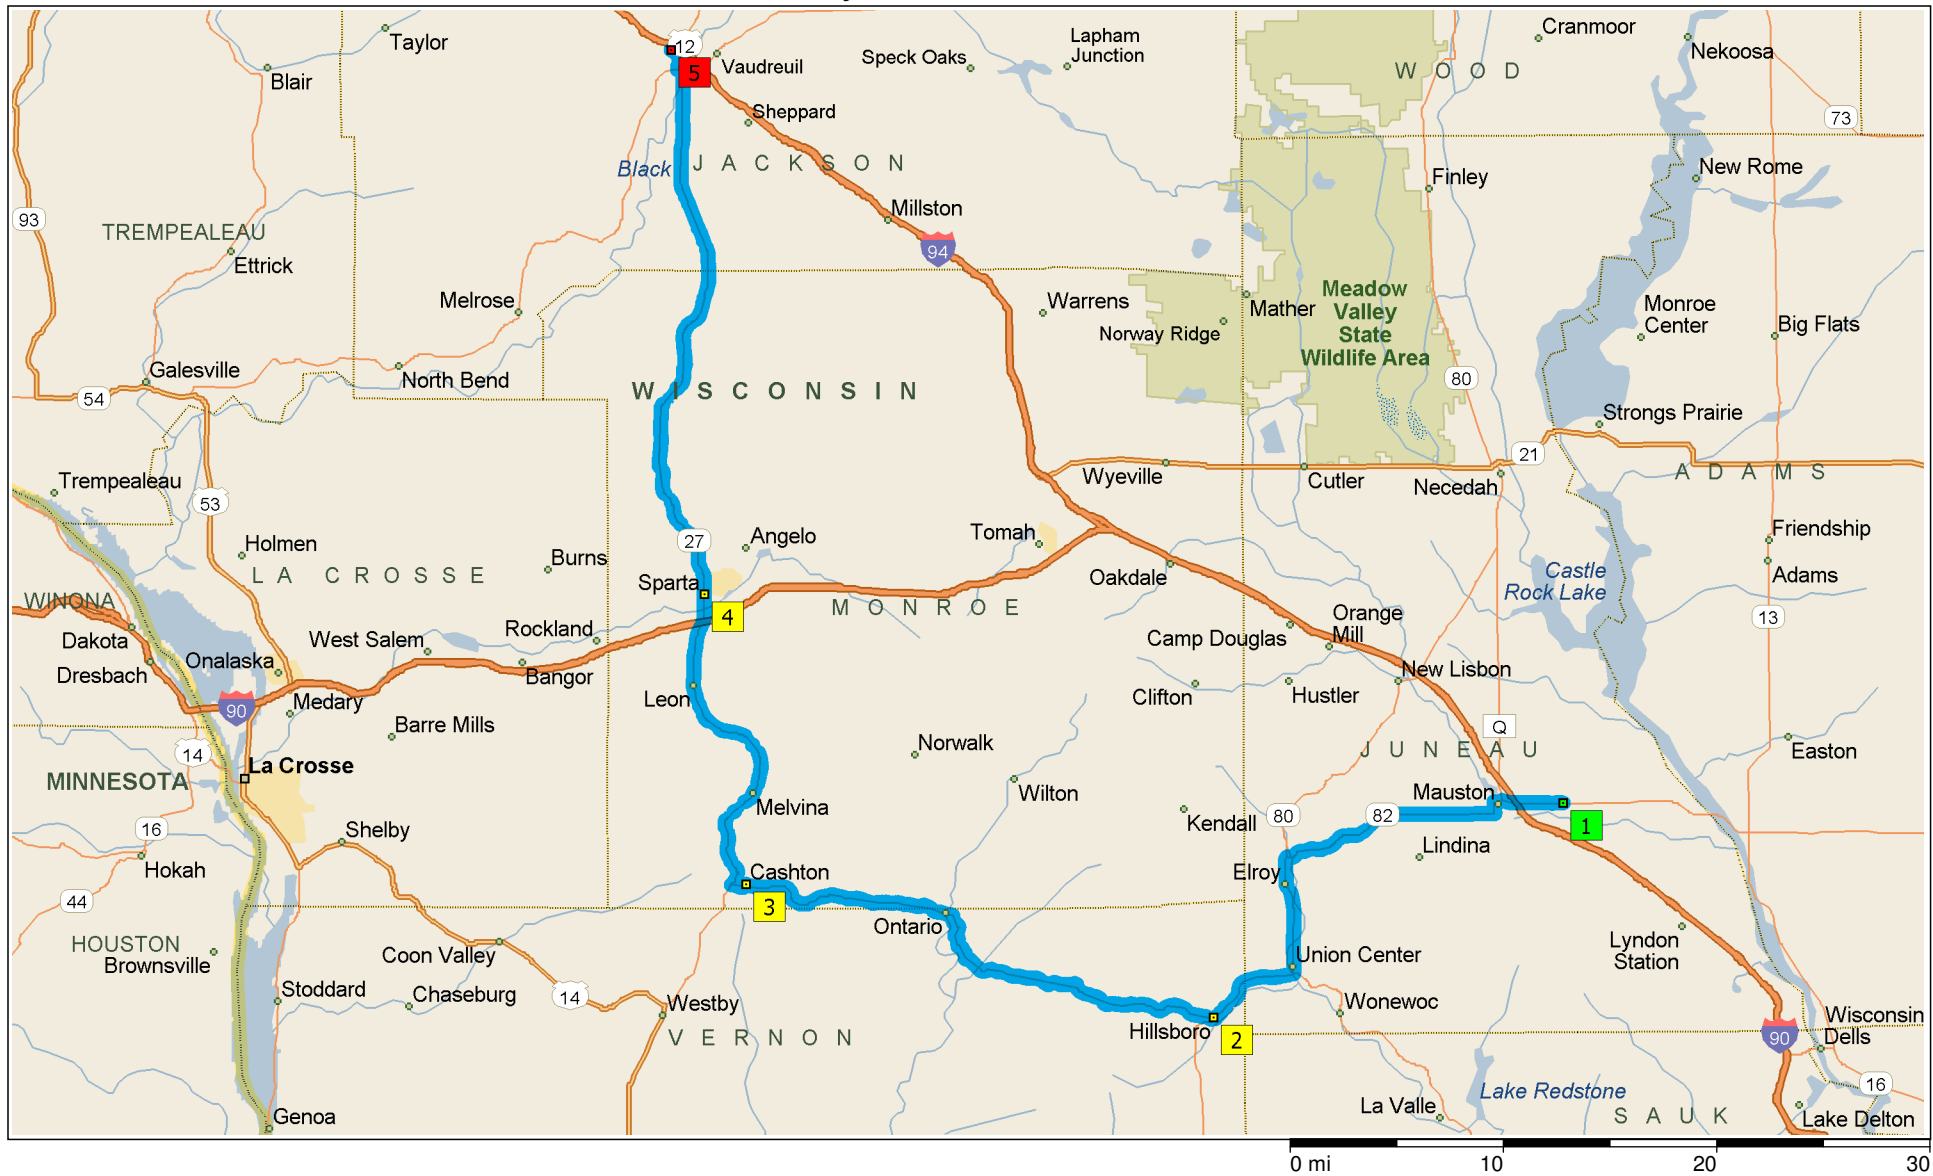

Saturday route to Al Muth's HD

Copyright © and (P) 1988–2009 Microsoft Corporation and/or its suppliers. All rights reserved. <http://www.microsoft.com/streets/>
Certain mapping and direction data © 2009 NAVTEQ. All rights reserved. The Data for areas of Canada includes information taken with permission from Canadian authorities, including: © Her Majesty the Queen in Right of Canada, © Queen's Printer for Ontario. NAVTEQ and NAVTEQ ON BOARD are trademarks of NAVTEQ. © 2009 Tele Atlas North America, Inc. All rights reserved. Tele Atlas and Tele Atlas North America are trademarks of Tele Atlas, Inc. © 2009 by Applied Geographic Systems. All rights reserved.